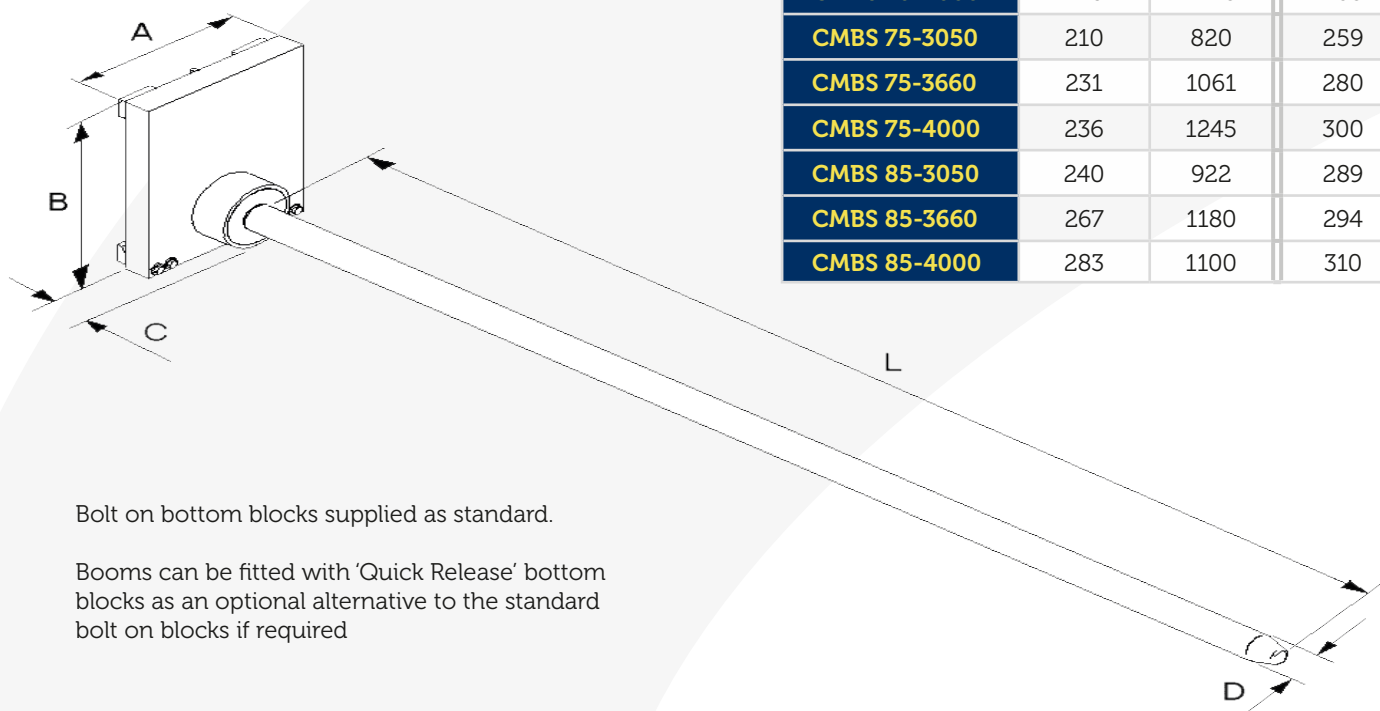

Carriage Mounted Carpet Boom - CMBS

Weights & Dimensions

Model Ref	Class 2		Class 3	
	Weight (kgs)	C of G (mm)	Weight (Kgs)	C of G (mm)
CMBS 70-3050	197	764	245	612
CMBS 70-3660	215	995	263	811
CMBS 70-4000	223	1240	280	1225
CMBS 75-3050	210	820	259	665
CMBS 75-3660	231	1061	280	877
CMBS 75-4000	236	1245	300	1230
CMBS 85-3050	240	922	289	767
CMBS 85-3660	267	1180	294	999
CMBS 85-4000	283	1100	310	1085

Bolt on bottom blocks supplied as standard.

Booms can be fitted with 'Quick Release' bottom blocks as an optional alternative to the standard bolt on blocks if required

Model Ref	Class 2		Class 3		'C' (mm)	'D' (mm)	'L' (mm)	Capacity @ 2000mm (Kgs)
	'A' (mm)	'B' (mm)	'A' (mm)	'B' (mm)				
CMBS 70-3050	400	500	500	600	140	70	3050	384
CMBS 70-3660	400	500	500	600	140	70	3660	384
CMBS 70-4000	400	500	500	600	140	70	4000	384
CMBS 75-3050	400	500	500	600	140	75	3050	480
CMBS 75-3660	400	500	500	600	140	75	3660	480
CMBS 75-4000	400	500	500	600	140	75	4000	480
CMBS 85-3050	400	500	500	600	140	85	3050	700
CMBS 85-3660	400	500	500	600	140	85	3660	700
CMBS 85-4000	400	500	500	600	140	85	4000	700

LIFTTRUCK
ATTACHMENTS

Albert Einsteinweg 5
NL-5151 DK
Drunen

Tel: +31(0)73- 640 00 52
www.ltabenelux.com
info@ltabenelux.com