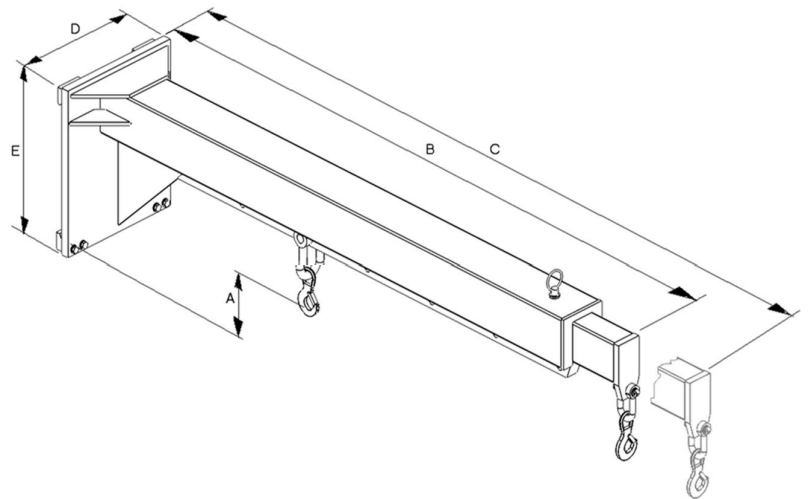

Carriage Mounted Tele Liner Jib - CMX

The Telescopic Carriage Mounted Jib offers a flexible method of safely handling loads at different load centres. To fit the jib, simply remove the bottom carriage blocks from the attachment backplate, then simply drive the truck slowly forwards until the truck carriage contacts the jib backplate, then lift the carriage until the top rail fits snugly under the top carriage block on the jib backplate, then simply re-fit the bottom blocks, and the jib is ready to begin lifting. Quick release blocks can be offered to reduce fitting time, also stands are available to also aid fitting and storage. The jib can also be fitted with a hydraulic cylinder for use hydraulic opening and closing.

Telescopic Carriage Mounted Jibs are a manually extending jib which mounts directly onto the truck carriage. Allows versatility of long reach or alternatively the manoeuvrability of a shorter reach jib.

Model Ref.	Weight	C of G Min	C of G Max
500-1.8	125kgs	670mm	870mm
500-2.2	125kgs	670mm	870mm
500-2.7	210kgs	705mm	905mm
500-3.1	210kgs	705mm	905mm
500-3.5	212kgs	705mm	905mm
500-4.4	212kgs	705mm	905mm