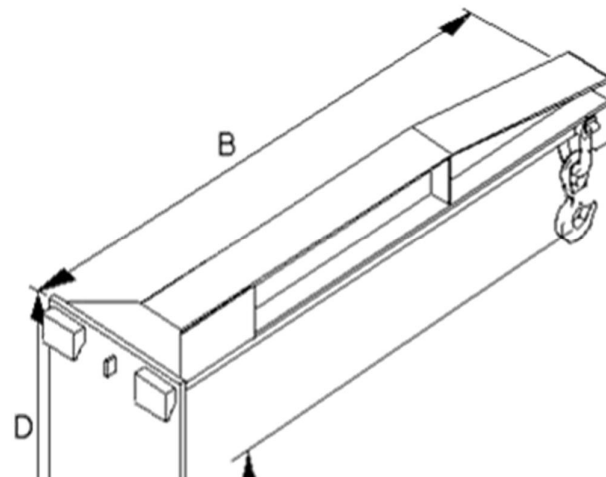

LIFTTRUCK
ATTACHMENTS

Albert Einsteinweg 5
NL-5151 DK
Drunen

Tel: +31(0)73- 640 00 52
www.ltabenelux.com
info@ltabenelux.com