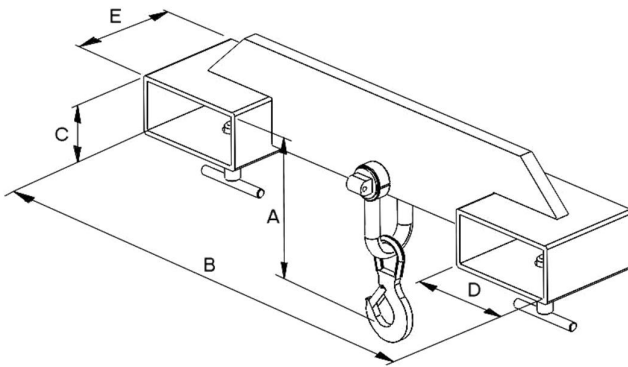

Adjustable Fork Mounted Hook - FMHA

Our best selling adjustable hooks offer a low cost solution to your load handling needs. The attachment fits quickly and easily to the fork truck to enable loads to be hung under the forks at any point along their length. Simply slide the attachment onto the forks and slide along until the desired load centre is achieved. Then simply screw the fork clamps tight. Ensure the attachment is secure before attempting lifting.

CONTACT Adjustable Fork Mounted Hooks are the most cost effective way of safely hanging a load under the forks of your lift truck. Simply clamp on the forks anywhere along their length.

Big Pocket Models available to Suit Up to 180x80mm Forks Ref: FMHA-5.0 (IP for example)