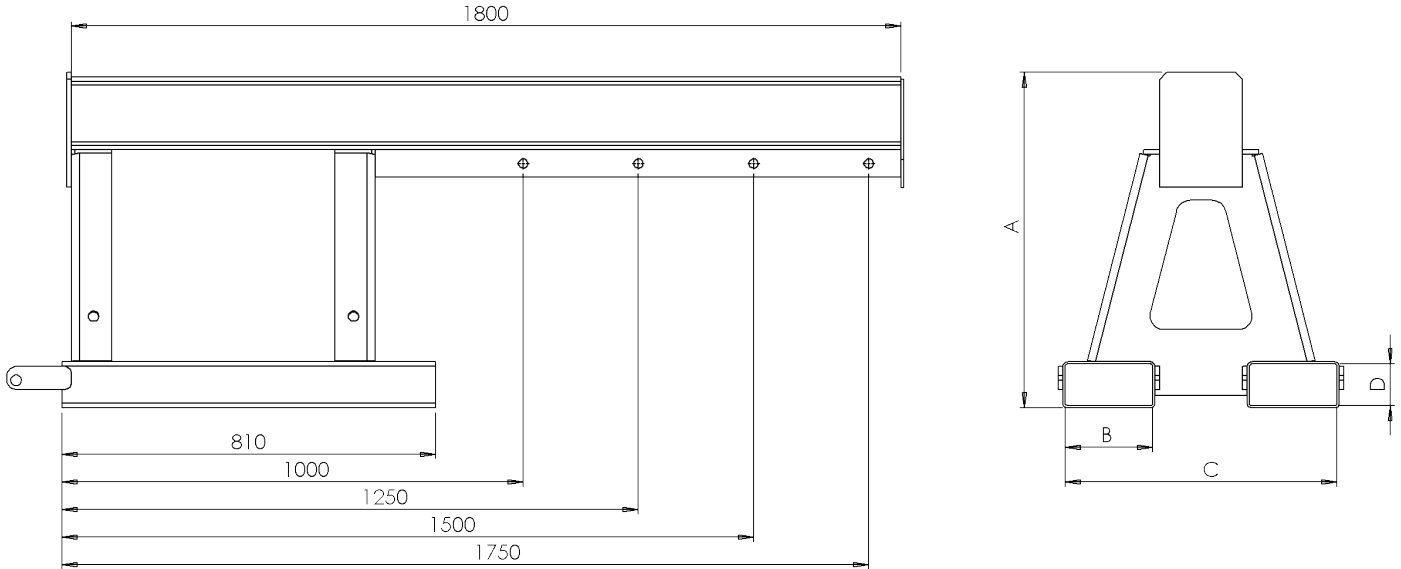

Features & Benefits

- Raised hook position for improved visibility whilst keeping hook off the ground when left standing
- Jib rated to suit the capacity of the lift truck, which helps to reduce wear & tear and possible over-loading
- Multiple hook positions for flexible load handling whilst reducing handling costs
- Long jib arm helps reach otherwise inaccessible places
- Heel retaining pins ensures jib is safely secured to the forklift forks
- CE marked and supplied with certificate of conformity for health & safety regulations

LIFTTRUCK
ATTACHMENTS

Albert Einsteinweg 5
NL-5151 DK
Drunen

Tel: +31(0)73- 640 00 52
www.ltabenelux.com
info@ltabenelux.com

Forklift Jibs - 'FMJ' Range

Jib Dimensions

| Model Ref | "A" (mm) | "B" (mm) | "C" (mm) | "D" (mm) | Weight (kg) |
|-------------|-------------|-------------|-------------|-------------|----------------|
| FMJ 500-0.8 | 730 | 140 | 510 | 60 | 108 |
| FMJ 500-1.0 | 730 | 140 | 510 | 60 | 108 |
| FMJ 500-1.3 | 730 | 140 | 510 | 60 | 108 |
| FMJ 500-1.8 | 730 | 140 | 510 | 60 | 108 |
| FMJ 500-2.2 | 728 | 140 | 590 | 60 | 136 |
| FMJ 500-2.7 | 728 | 180 | 590 | 80 | 136 |
| FMJ 500-3.1 | 728 | 180 | 590 | 80 | 136 |
| FMJ 500-3.5 | 728 | 180 | 590 | 80 | 136 |
| FMJ 500-4.4 | 728 | 180 | 590 | 80 | 136 |