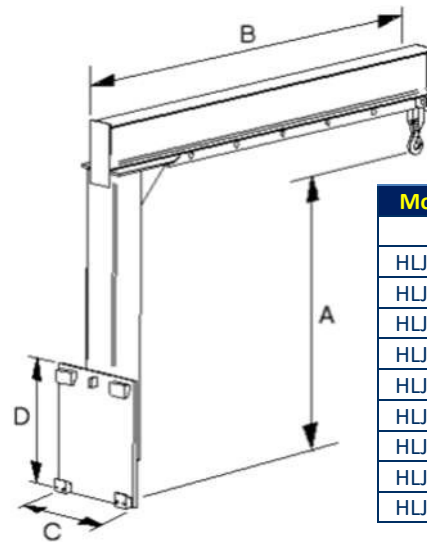

High Lift Jib - HLJ

Our High Lift Jib simply fits to the forktruck in the following way; Simply remove the bottom hangers found on the battachments backplates, via the nuts and bolts or the quick release pin depnding on model. The simply drive the truck slowly forwards until the carriage top rail contacts the backplate just below the top hangers, lift the carriage slowly until a snug fit is achieved. Then simply re-fit the bottom hangers and the jib is now ready for use. Please note, stands and quick release models are available.

High Lift jibs are the standard jib for mounting directly onto a truck carriage. Supplied with hook & shackle. Revised beam profile allows access in confined spaces.

Model Ref	Capacity (kgs) at Load Centre (mm)					
	500	750	1000	1250	1500	1750
HLJ 500-1.3	1300	900	680	500	450	380
HLJ 500-1.8	1800	1400	1100	900	720	580
HLJ 500-2.2	2200	1800	1400	1100	1000	850
HLJ 500-2.7	2700	2050	1450	1200	1100	900
HLJ 500-3.1	3100	2500	1900	1500	1200	1000
HLJ 500-3.5	3500	2700	2000	1600	1300	1100
HLJ 500-4.4	4400	3400	2700	2200	1850	1400
HLJ 500-5.0	5000	3650	2950	2500	2200	1850
HLJ 500-5.5	5500	4050	3250	2750	2400	2050

Model Ref	Weight	C of G
HLJ 500-1.3	136kgs	380mm
HLJ 500-1.8	139kgs	406mm
HLJ 500-2.2	150kgs	430mm
HLJ 500-2.7	155kgs	460mm
HLJ 500-3.1	160kgs	460mm
HLJ 500-3.5	171kgs	480mm
HLJ 500-4.4	173kgs	480mm
HLJ 500-5.0	188kgs	495mm
HLJ 500-5.5	196kgs	495mm