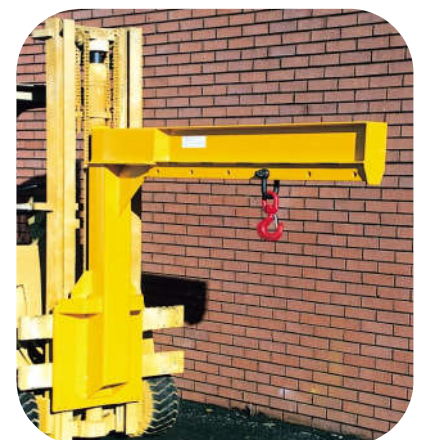

LIFTTRUCK
ATTACHMENTS

Albert Einsteinweg 5
NL-5151 DK
Drunen

Tel: +31(0)73- 640 00 52
www.ltabenelux.com
info@ltabenelux.com