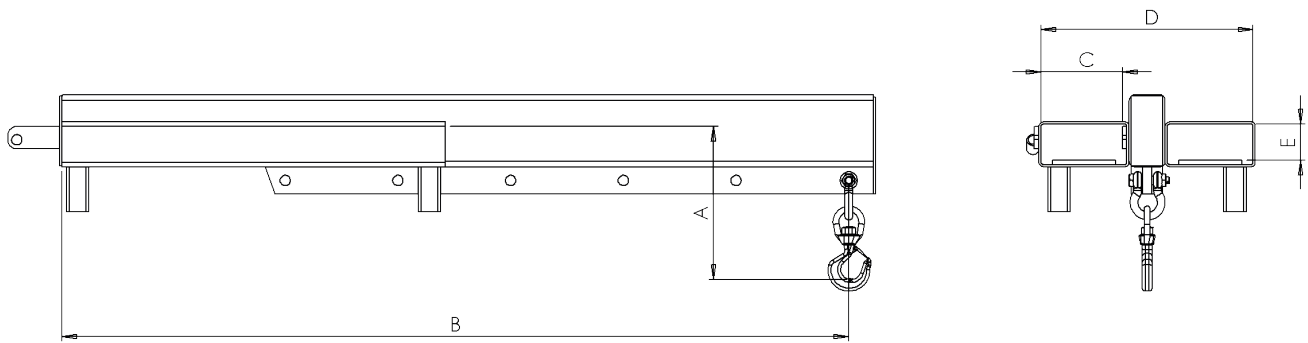

## Features & Benefits

- Low profile design allows for better access into areas where space is limited
- Jib rated to suit the capacity of the lift truck, which helps to reduce wear & tear and possible overloading
- Multiple hook positions for flexible load handling whilst reducing handling costs
- Long jib arm helps reach otherwise inaccessible places
- Heel retaining pins ensures jib is safely secured to the forklift forks
- CE marked and supplied with certificate of conformity for health & safety regulations

## Jib Dimensions

Model Ref	"A" Hook Height (mm)	"B" Last Hole (mm)	"C" Max Fork Width (mm)	"D" Fork Spread (mm)	"E" Max Fork Thickness (mm)	Weight (kg)
LLJ 500-0.8	289	1750	130	365	50	125
LLJ 500-1.0	289	1750	130	365	50	125
LLJ 500-1.3	289	1750	130	365	50	125
LLJ 500-1.8	339	1750	130	365	50	125
LLJ 500-2.2	354	1750	130	440	50	127
LLJ 500-2.7	354	1750	160	440	60	129
LLJ 500-3.1	364	1750	160	440	60	129
LLJ 500-3.5	414	1750	160	440	60	129
LLJ 500-4.4	438	1750	160	510	60	186