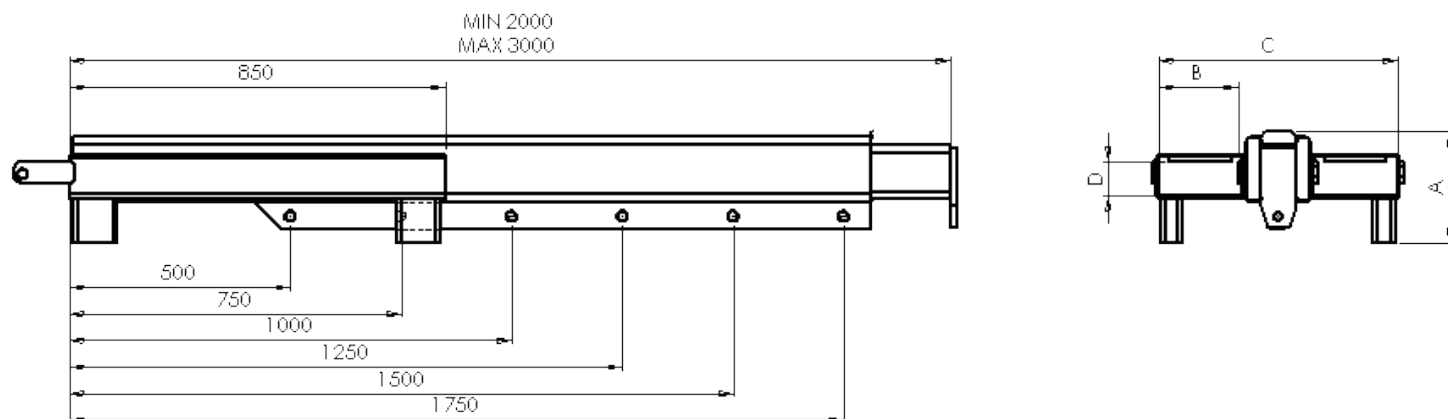

## Features & Benefits

- Low profile design allows for better access into places where space is limited
- Extends out to 3000mm to allow loads to be picked up at greater distances
- Jib rated to suit the capacity of the lift truck, which helps to reduce wear & tear and possible overloading
- Multiple hook positions for flexible load handling whilst reducing handling costs
- Long jib arm helps reach otherwise inaccessible places
- Heel retaining pins ensures jib is safely secured to the forklift forks
- CE marked and supplied with certificate of conformity for health & safety regulations

## Jib Dimensions

Model Ref	"A" (mm)	"B" (mm)	"C" (mm)	"D" (mm)	Weight (kg)
LLX 500-1.8	221	130	390	50	100
LLX 500-2.2	221	130	390	50	103
LLX 500-2.7	252	160	540	60	179
LLX 500-3.1	252	160	540	60	179
LLX 500-3.5	252	160	540	60	186
LLX 500-4.4	252	160	540	60	186