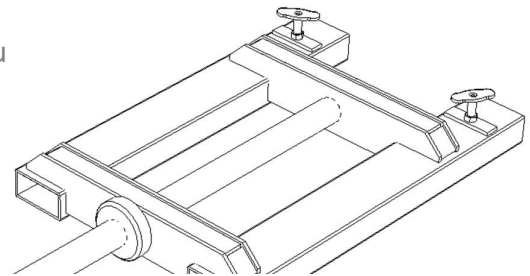

D Æ &}œl ^]ì íði Æ ñiu

Model Ref.	Capacity @ 500mm	Pole Dia	L.L.C.	Max Fork Spread
LPB 50	1000kgs	50mm	1140mm	738mm
LPB 65	1250kgs	65mm	1140mm	738mm
LPB 70	1500kgs	70mm	1140mm	738mm
LPB 75	2000kgs	75mm	1140mm	738mm
LPB 90	3000kgs	90mm	1140mm	738mm