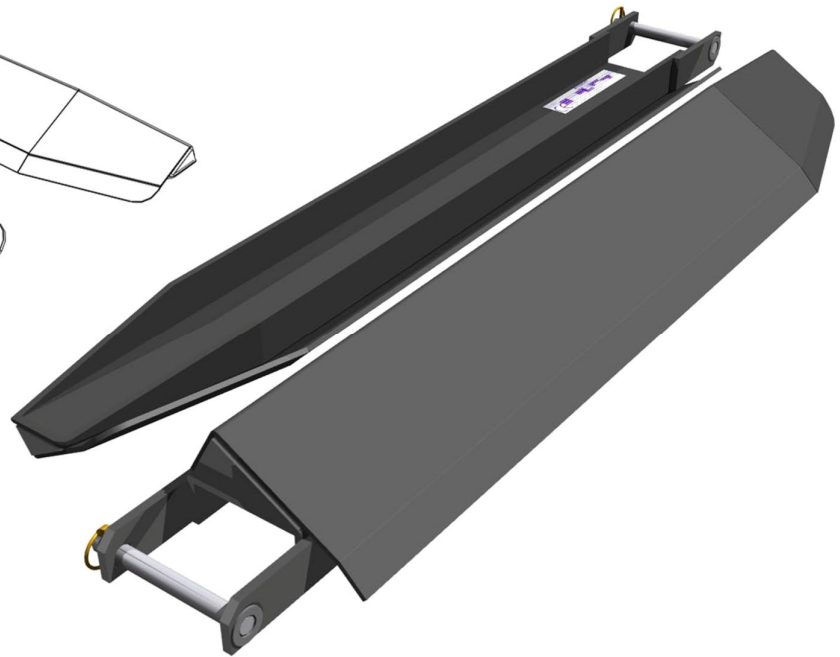

Triangular Fork Extensions - TFE

Slip over truck forks to allow cylindrical loads such as paper reels, cable drums etc. to be carried without them rolling off the forks.

Triangular Fork Extensions have tapered lead-in edge for ease of product positioning.

Model Ref.	Weight
TFE 100-1525	60kgs
TFE 100-1830	70kgs
TFE 125-1525	66kgs
TFE 125-1830	80kgs
TFE 150-1525	82kgs
TFE 150-1830	100kgs

Model Ref.	"L" (Length mm)	Max Fork Width (mm)	Max Fork Thickness (mm)	Minimum Fork Length (mm)
TFE 100-1525	1525	100	50	1050
TFE 100-1830	1830	100	50	1200
TFE 125-1525	1525	125	50	1050
TFE 125-1830	1830	125	50	1200
TFE 150-1525	1525	150	60	1050
TFE 150-1830	1830	150	60	1200