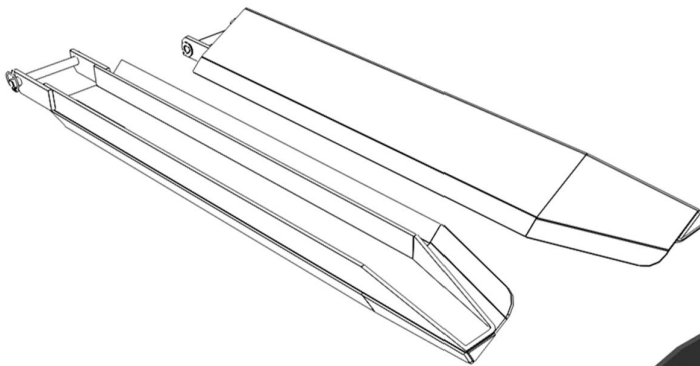

Triangular Fork Extensions - TFE

Slip over truck forks to allow cylindrical loads such as paper reels, cable drums etc. to be carried without them rolling off the forks.

Triangular Fork Extensions have tapered lead-in edge for ease of product positioning.

Model Ref.	Weight
TFE 100-1525	60kgs
TFE 100-1830	70kgs
TFE 125-1525	66kgs
TFE 125-1830	80kgs
TFE 150-1525	82kgs
TFE 150-1830	100kgs

Model Ref.	"L" (Length mm)	Max Fork Width (mm)	Max Fork Thickness (mm)	Minimum Fork Length (mm)
TFE 100-1525	1525	100	50	1050
TFE 100-1830	1830	100	50	1200
TFE 125-1525	1525	125	50	1050
TFE 125-1830	1830	125	50	1200
TFE 150-1525	1525	150	60	1050
TFE 150-1830	1830	150	60	1200