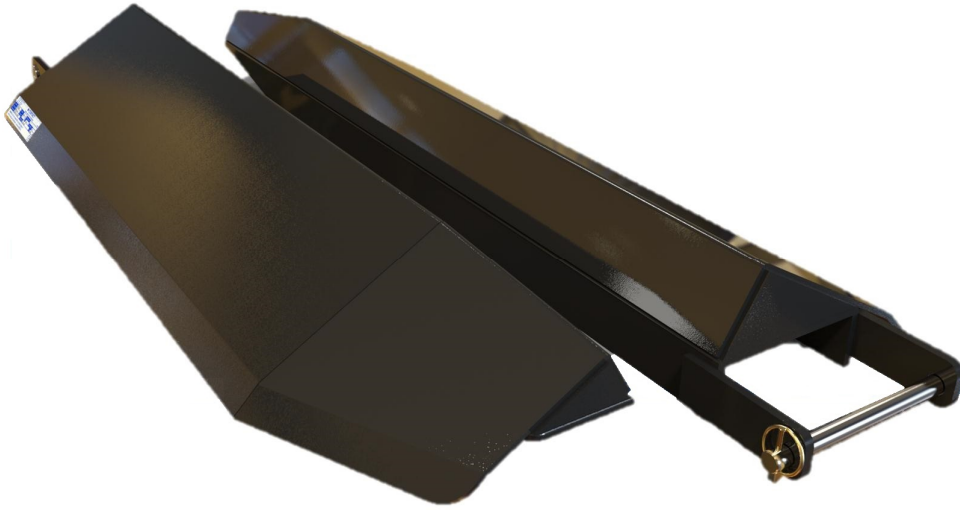

Triangular Fork Extensions - TFE

Slip over truck forks to allow cylindrical loads such as paper reels, cable drums etc. to be carried without them rolling off the forks.

Triangular Fork Extensions have tapered lead-in edge for ease of product positioning.

Model Ref.	Weight
TFE 100-1525	60kgs
TFE 100-1830	70kgs
TFE 125-1525	66kgs
TFE 125-1830	80kgs
TFE 150-1525	82kgs
TFE 150-1830	100kgs

Model Ref.	"L" (Length mm)	Max Fork Width (mm)	Max Fork Thickness (mm)	Minimum Fork Length (mm)
TFE 100-1525	1525	100	50	1050
TFE 100-1830	1830	100	50	1200
TFE 125-1525	1525	125	50	1050
TFE 125-1830	1830	125	50	1200
TFE 150-1525	1525	150	60	1050
TFE 150-1830	1830	150	60	1200